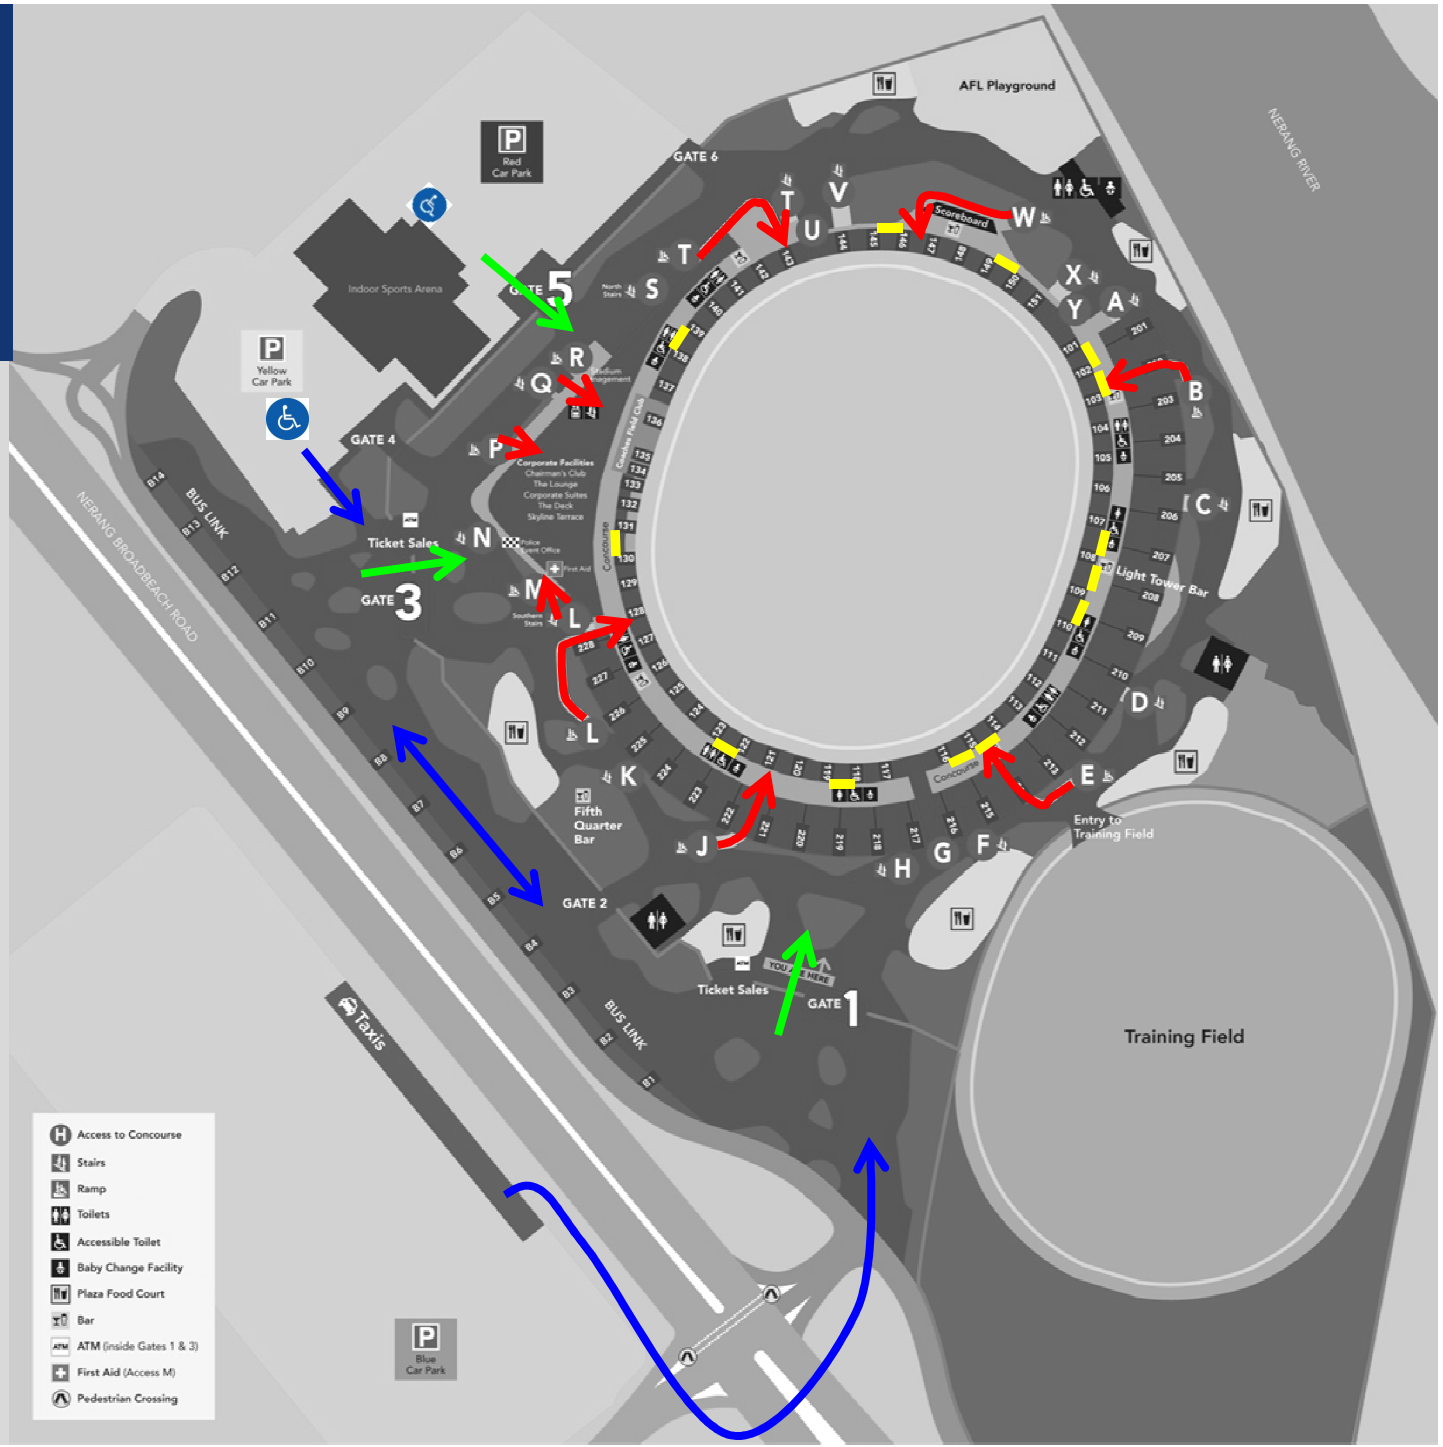

**Accessibility
Map**

-  PWD Parking
-  External Movements
-  Gate Access
-  Concourse Access Ramps
-  PWD Seating Areas

	Access to Concourse
	Stairs
	Ramp
	Toilets
	Accessible Toilet
	Baby Change Facility
	Plaza Food Court
	Bar
	ATM (inside Gates 1 & 3)
	First Aid (Access M)
	Pedestrian Crossing